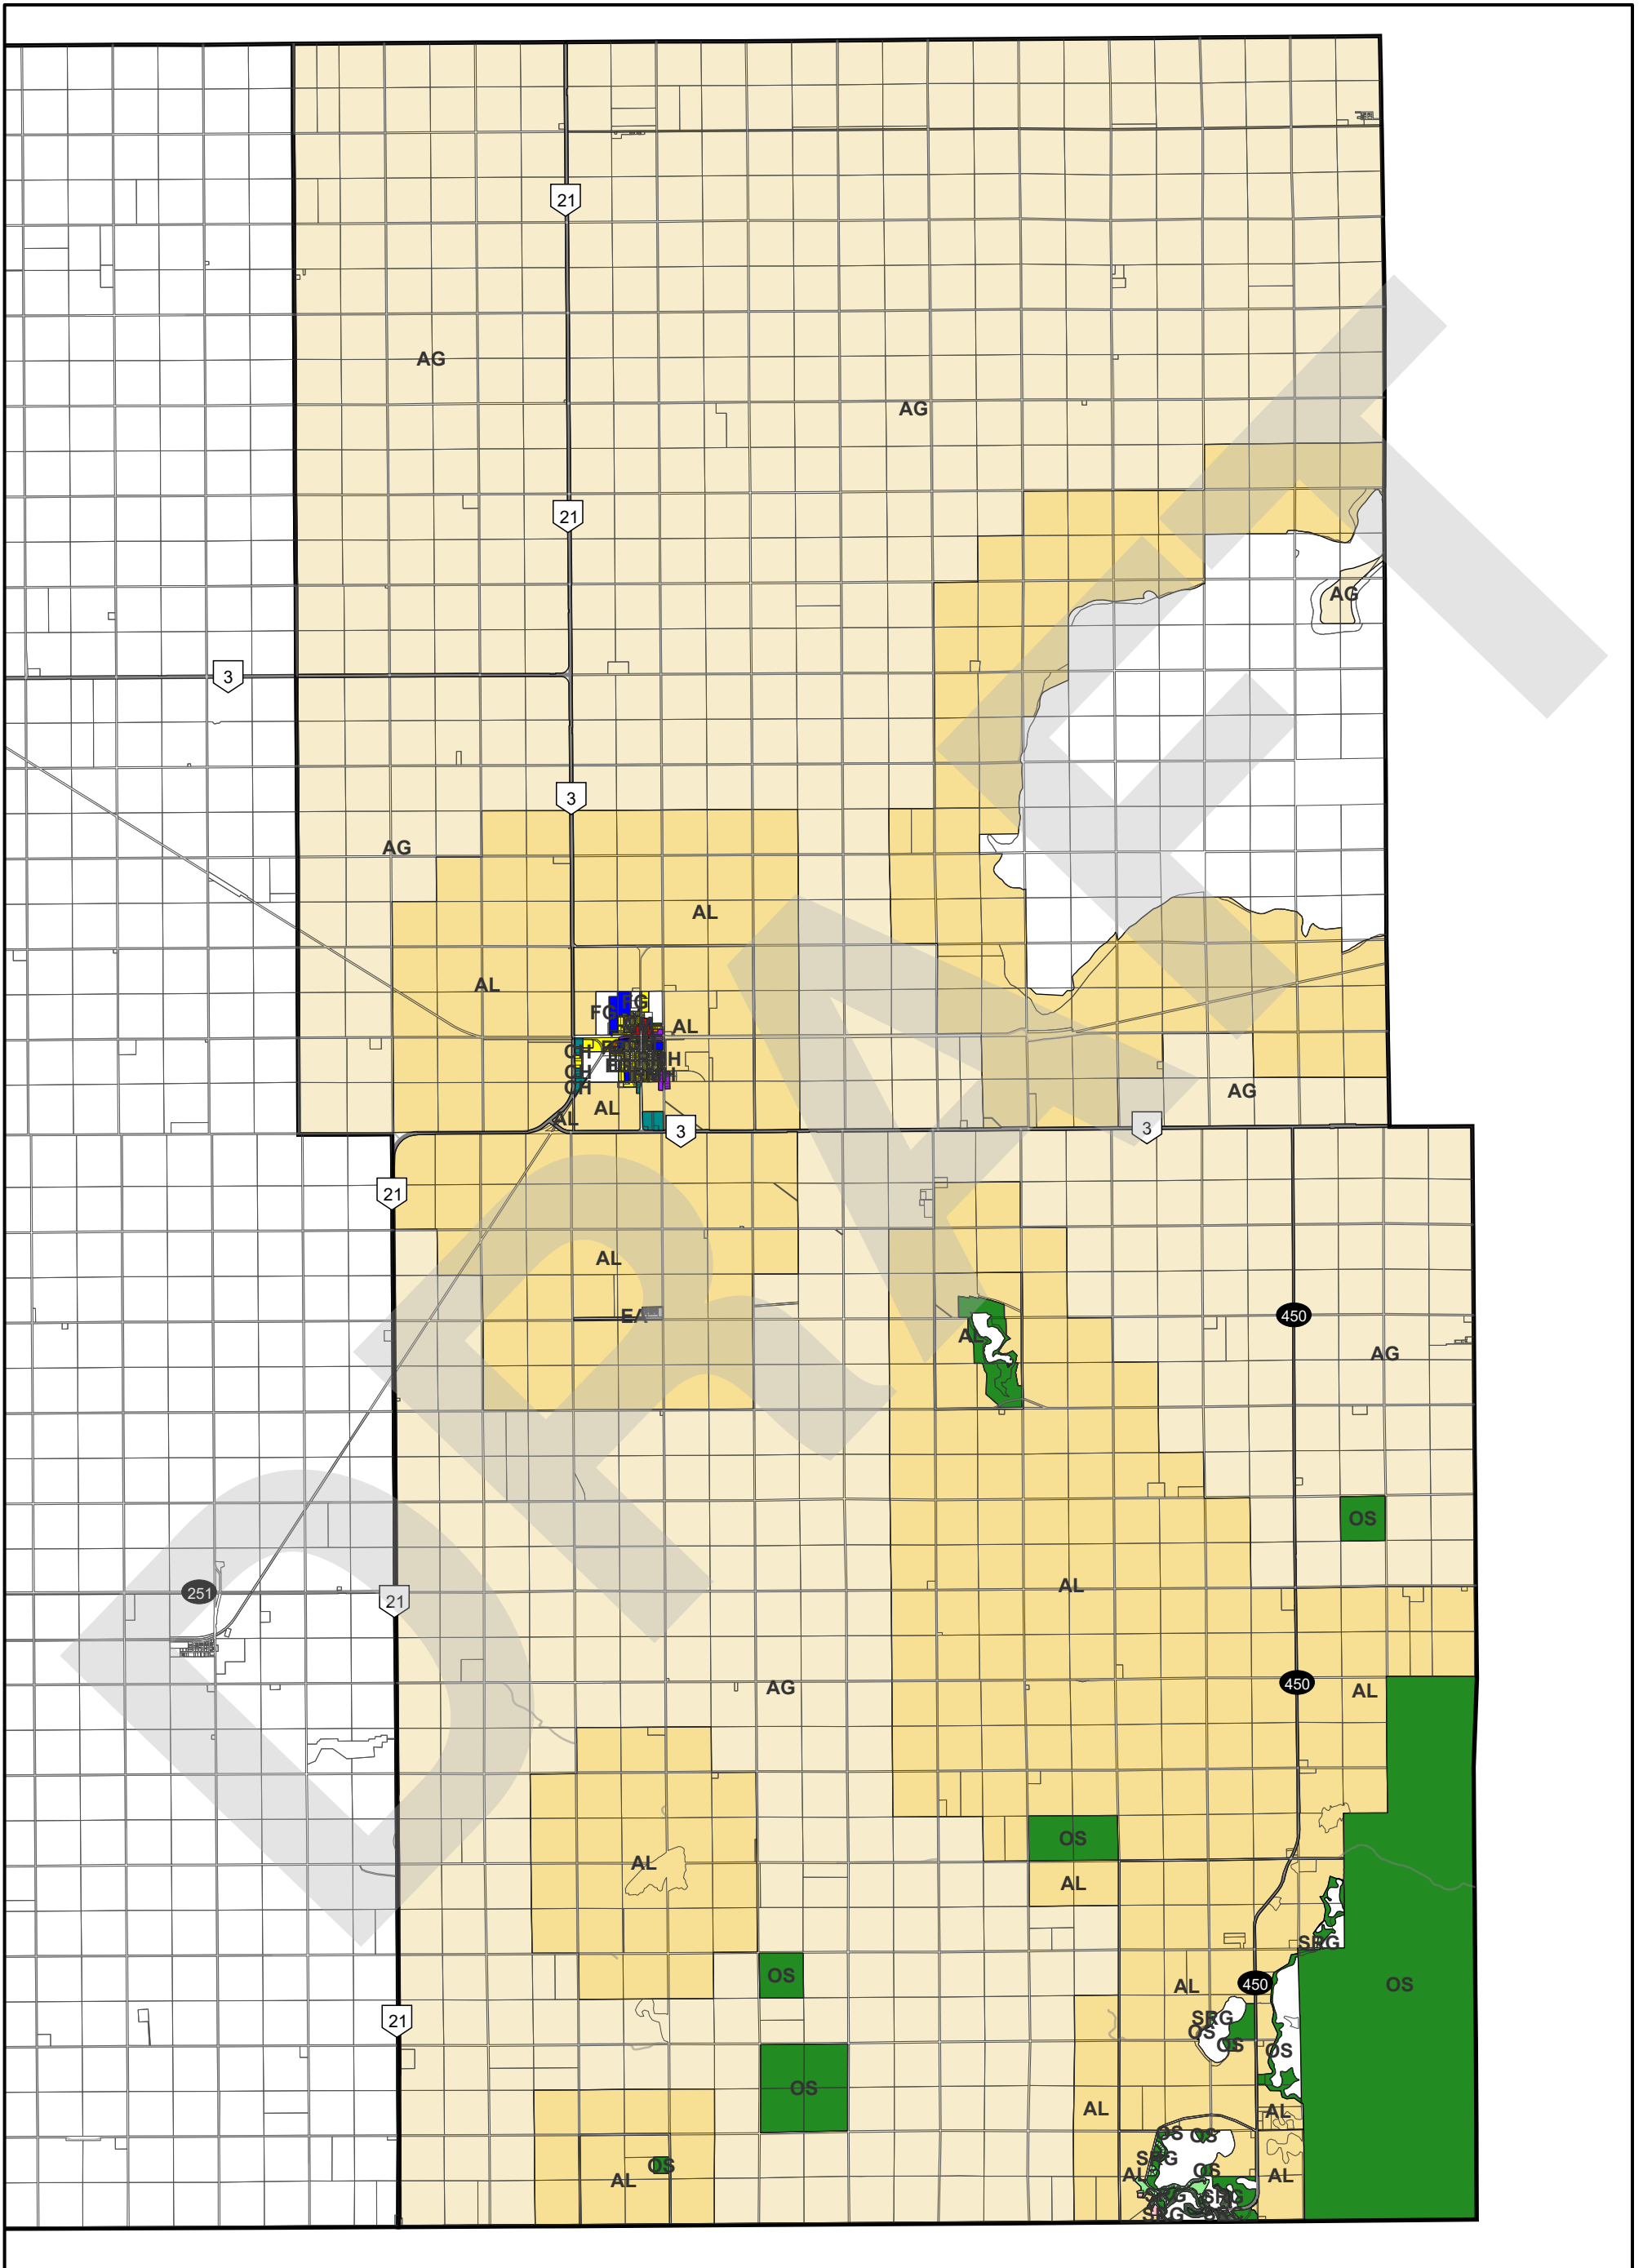

Map X. Deloraine-Winchester

- Agriculture General
- Agriculture Limited
- Open Space
- Institutional
- Seasonal Recreation General

- Seasonal Recreation Commercial
- Residential First Density
- Residential Second Density

- Residential Mixed Use
- Commercial Main Street
- Commercial Highway

- Industrial General
- Airport Industrial
- Future Growth

**Map X.
Deloraine**

- Agriculture General
- Agriculture Limited
- Institutional
- Residential First Density
- Residential Second Density
- Residential Mixed Use
- Commercial Main Street
- Commercial Highway
- Industrial General
- Future Growth

**Map X.
Seasonal
Recreation
Area**

- Agriculture Limited
- Open Space
- Seasonal Recreation General
- Seasonal Recreation Commercial