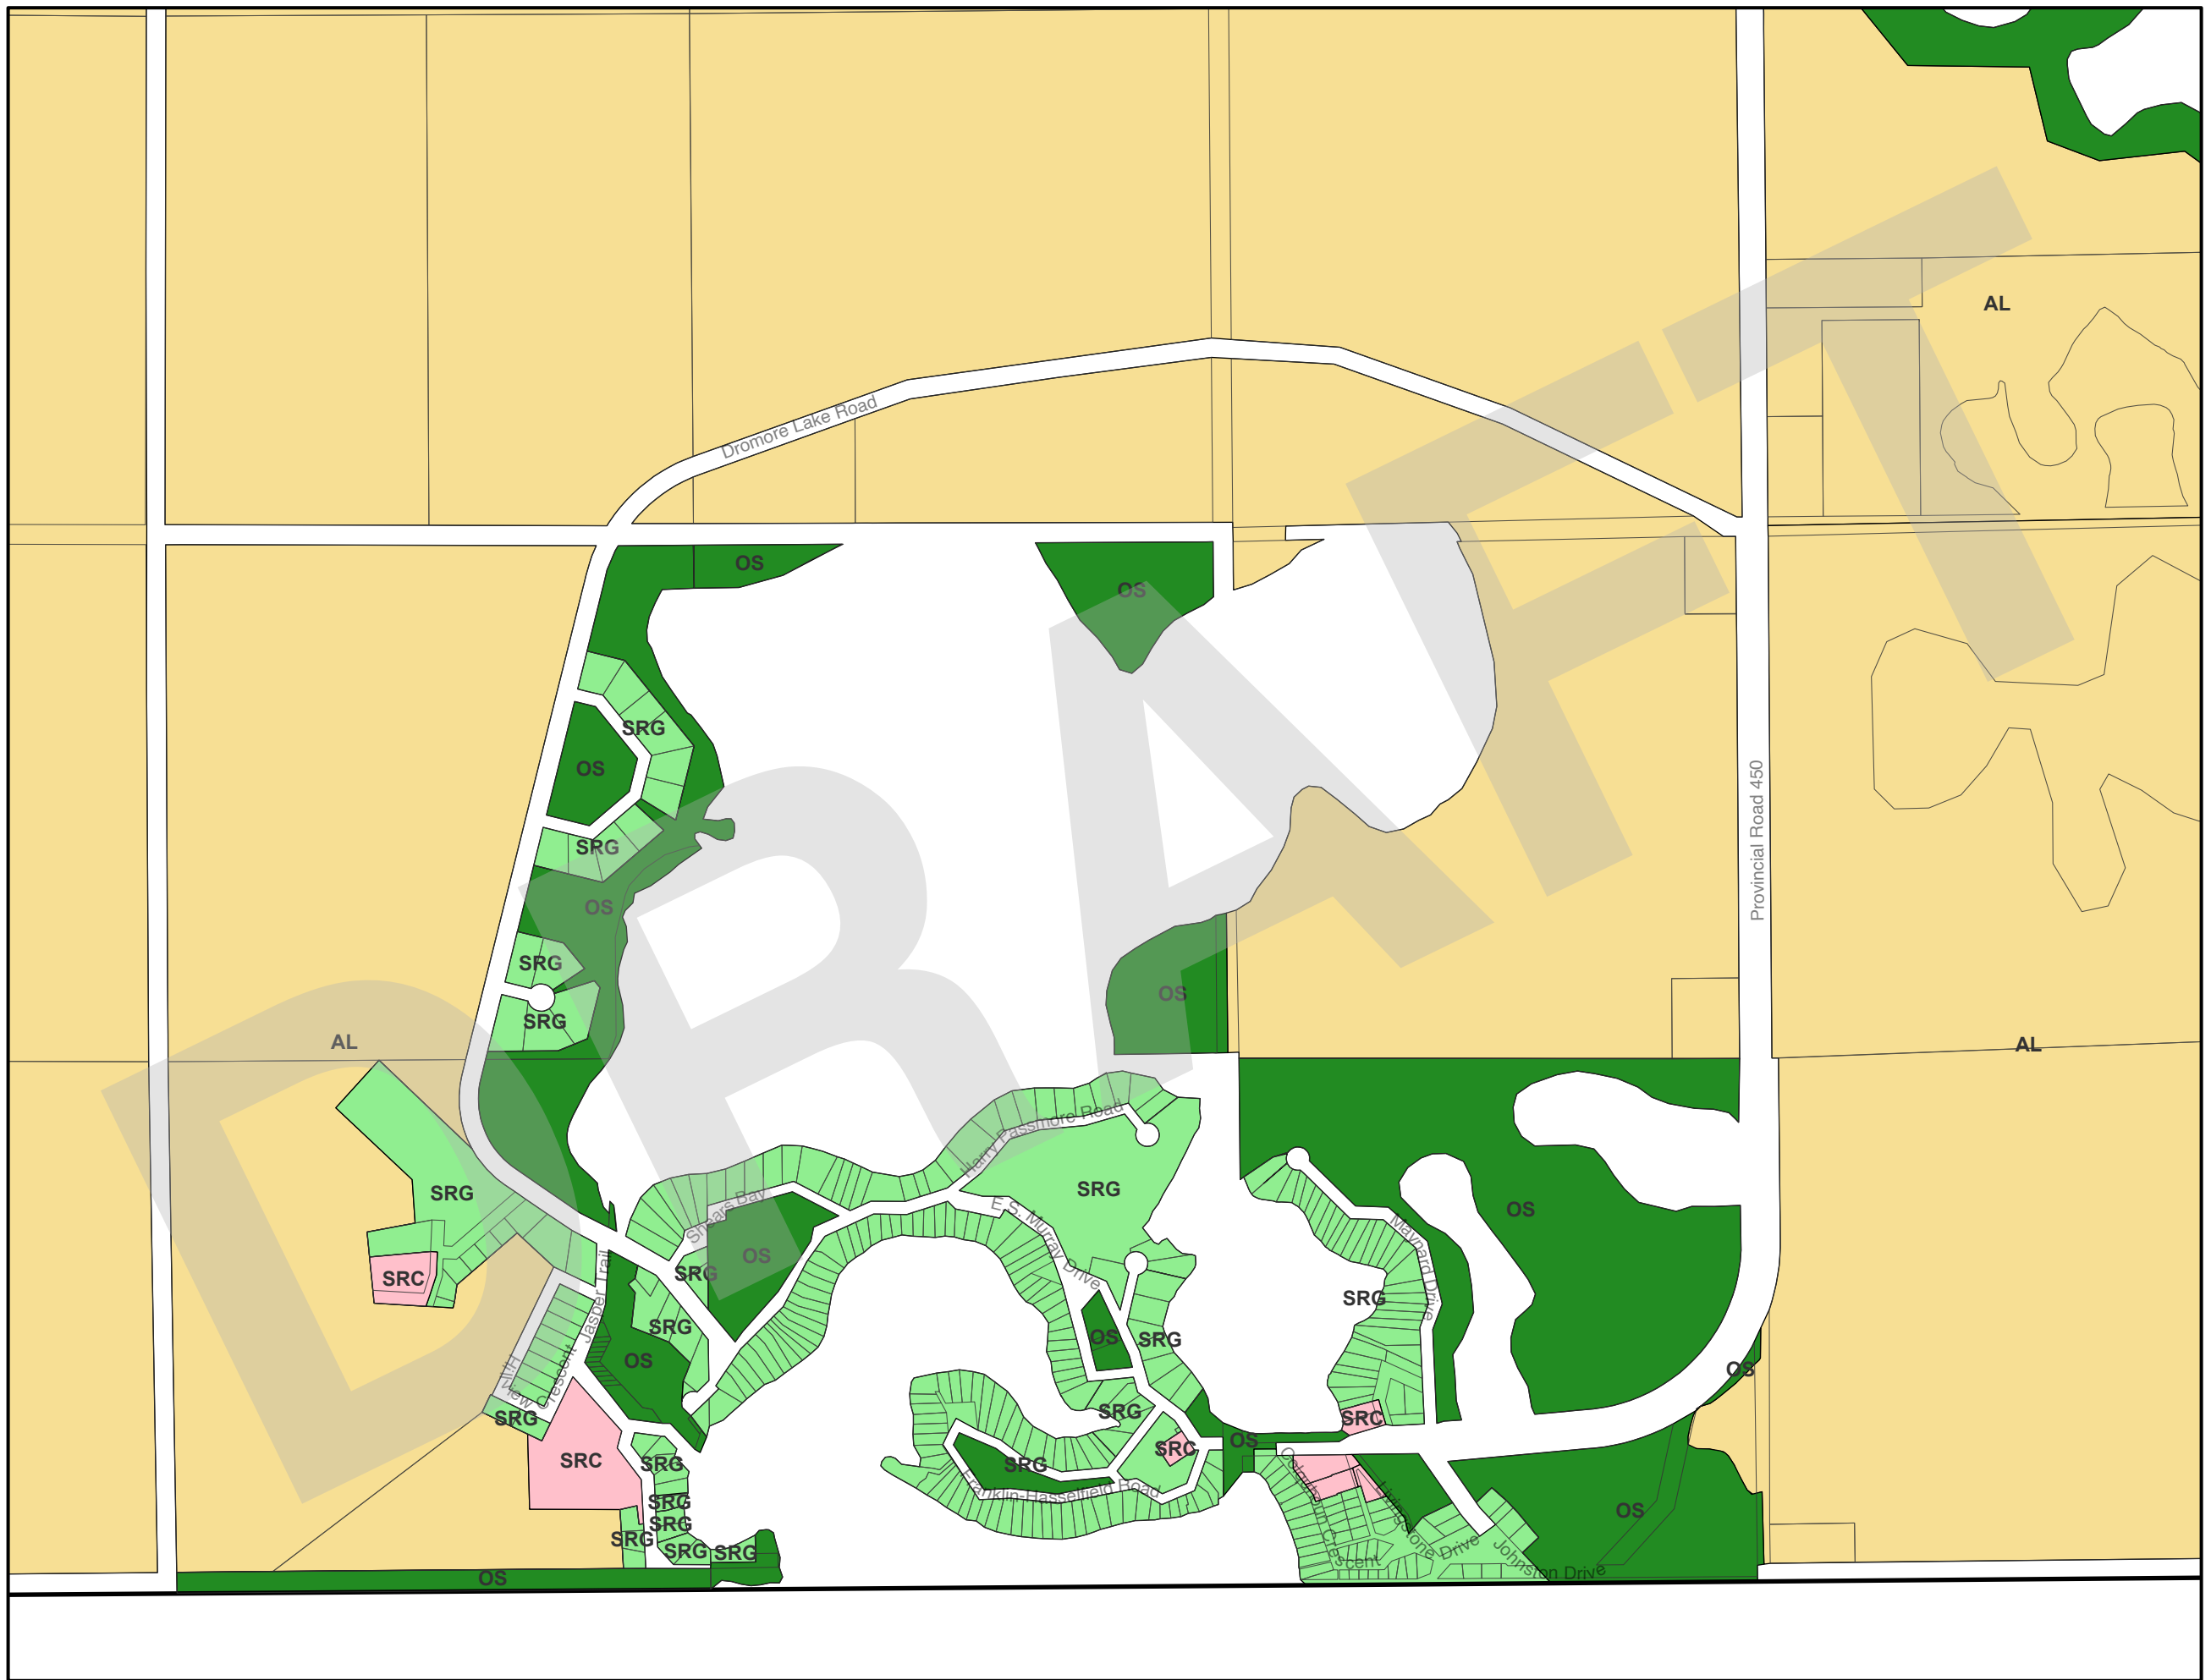

Map X. Deloraine-Winchester

- Agriculture General
- Agriculture Limited
- Open Space
- Institutional
- Seasonal Recreation General

- Seasonal Recreation Commercial
- Residential First Density
- Residential Second Density

- Residential Mixed Use
- Commercial Main Street
- Commercial Highway

- Industrial General
- Airport Industrial
- Future Growth

**Map X.
Deloraine**

- Agriculture General
- Agriculture Limited
- Institutional
- Residential First Density
- Residential Second Density
- Residential Mixed Use
- Commercial Main Street
- Commercial Highway
- Industrial General
- Future Growth

**Map X.
Seasonal
Recreation
Area**

- Agriculture Limited
- Open Space
- Seasonal Recreation General
- Seasonal Recreation Commercial