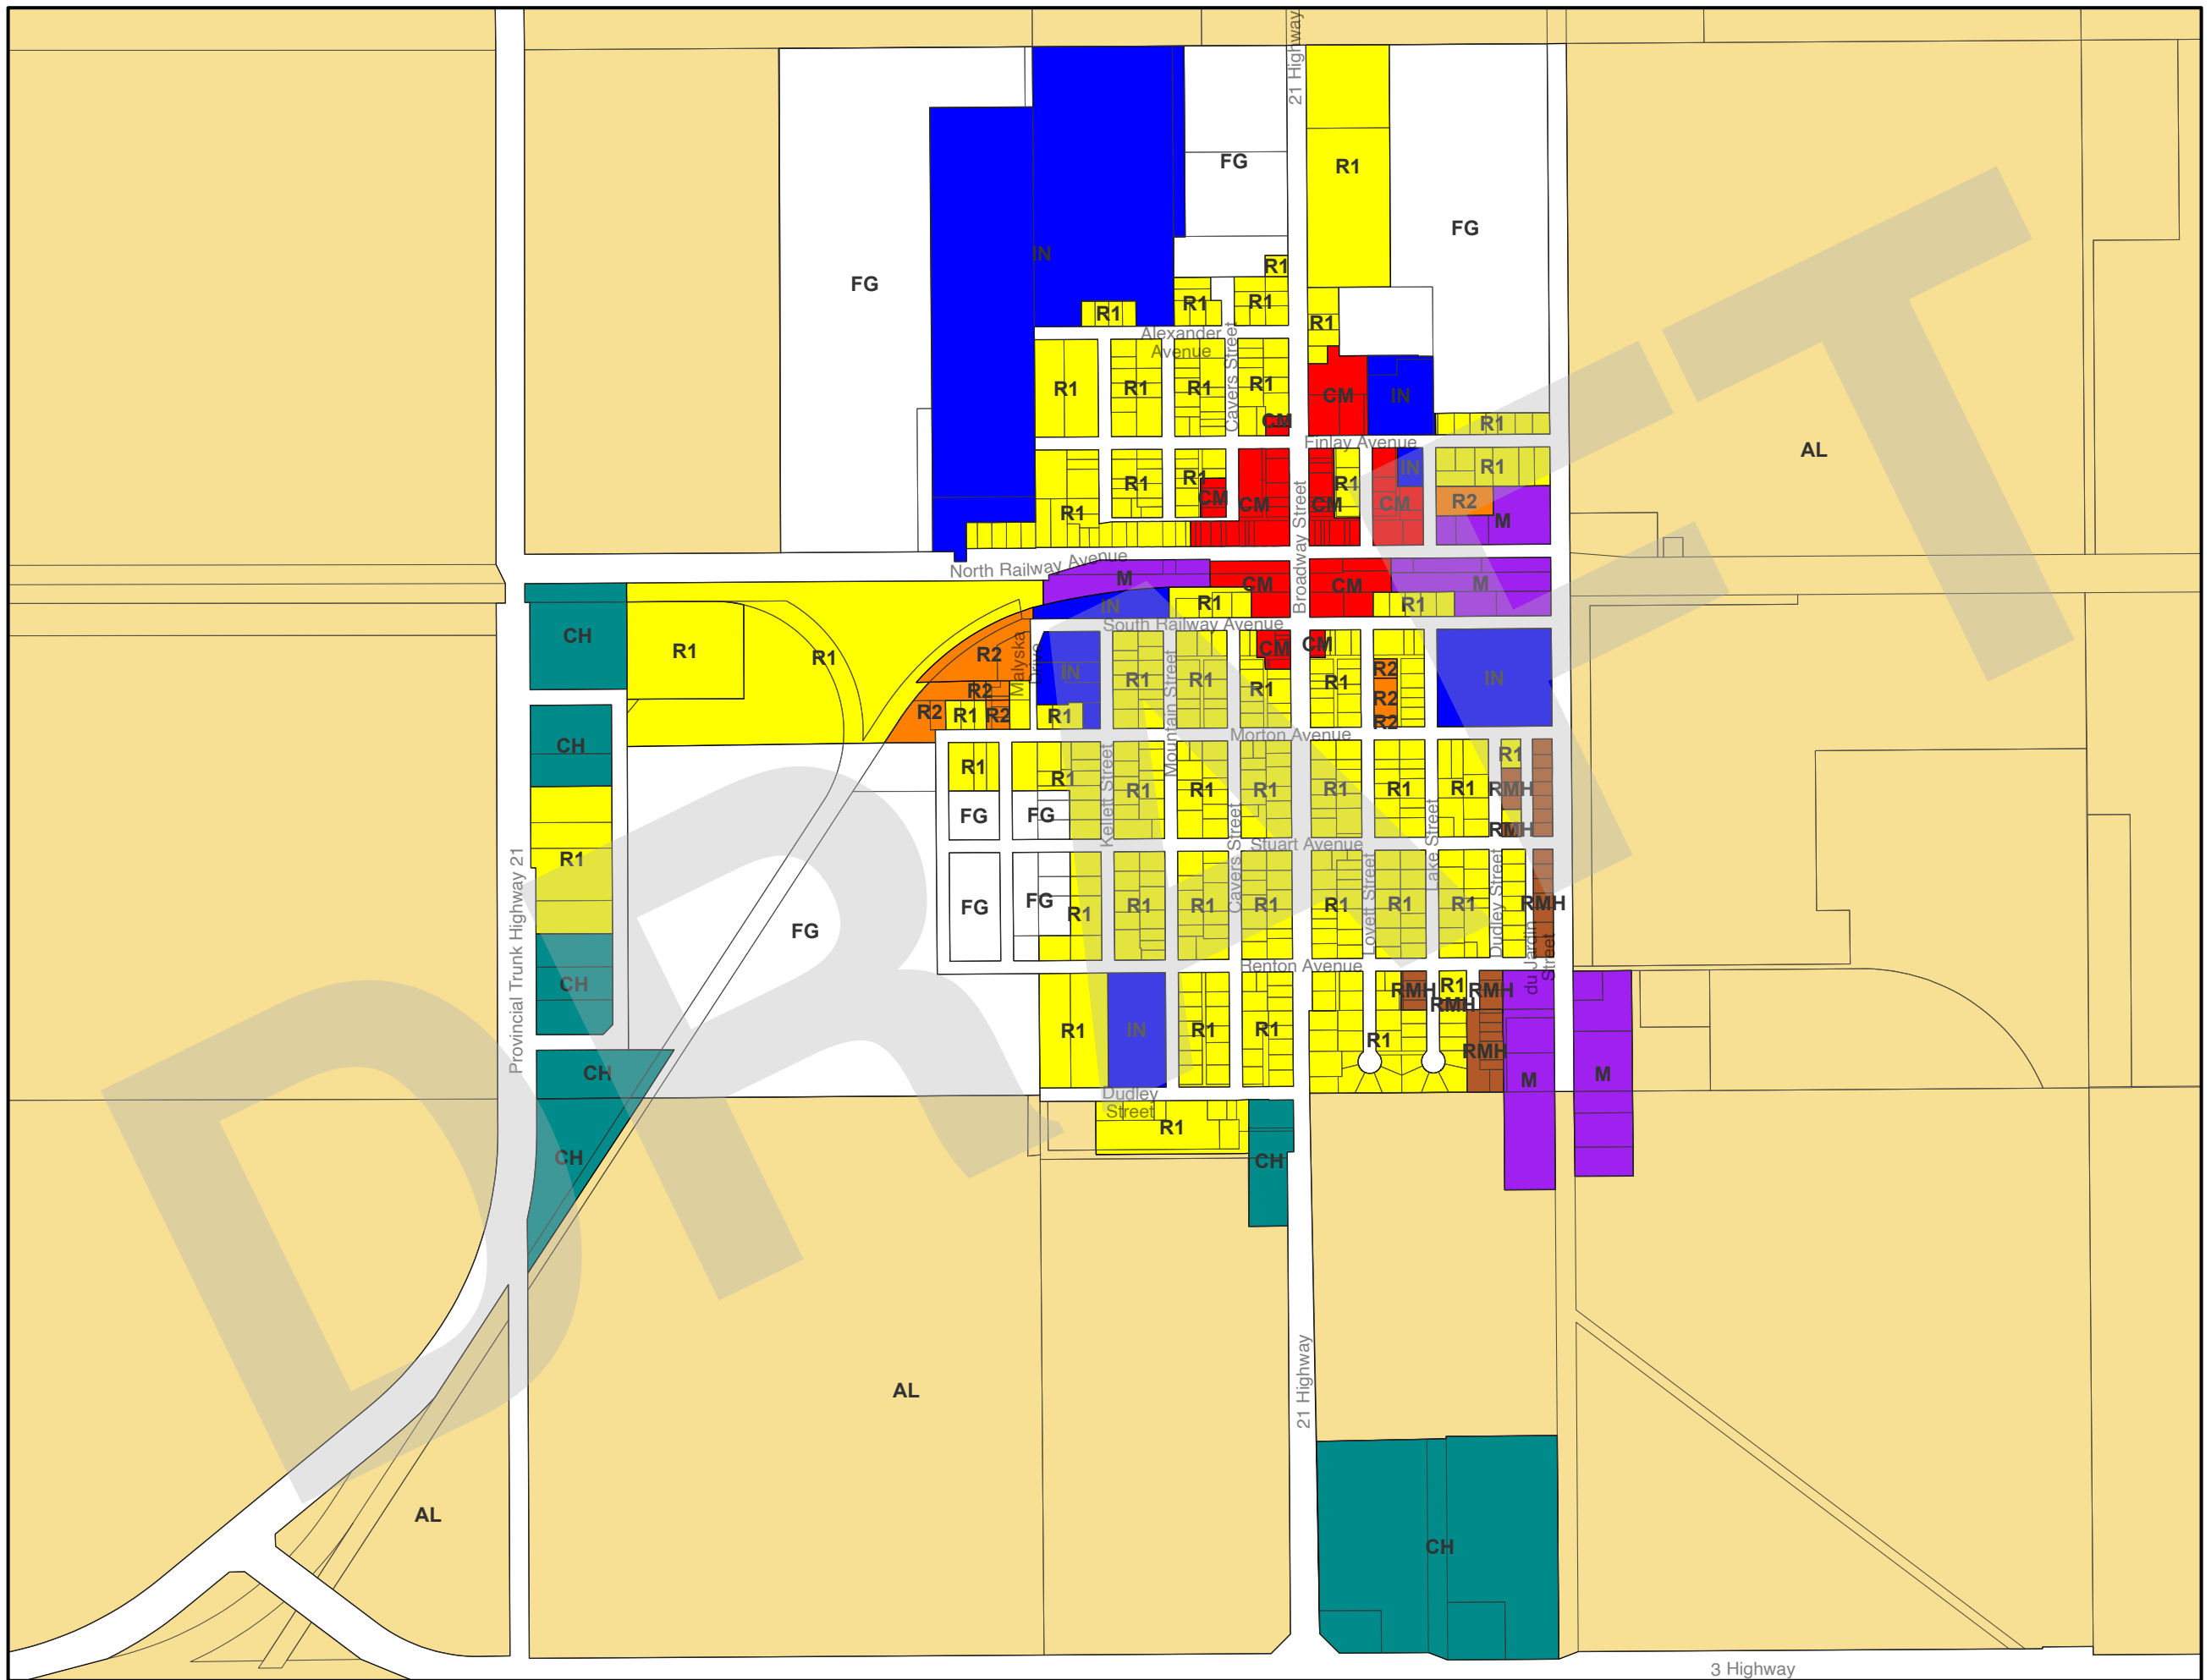

Map X. Deloraine-Winchester

- Agriculture General
- Agriculture Limited
- Open Space
- Institutional
- Seasonal Recreation General

- Seasonal Recreation Commercial
- Residential First Density
- Residential Second Density

- Residential Mixed Use
- Commercial Main Street
- Commercial Highway

- Industrial General
- Airport Industrial
- Future Growth

**Map X.
Deloraine**

- Agriculture General
- Agriculture Limited
- Institutional
- Residential First Density
- Residential Second Density
- Residential Mixed Use
- Commercial Main Street
- Commercial Highway
- Industrial General
- Future Growth

**Map X.
Seasonal
Recreation
Area**

- Agriculture Limited
- Open Space
- Seasonal Recreation General
- Seasonal Recreation Commercial